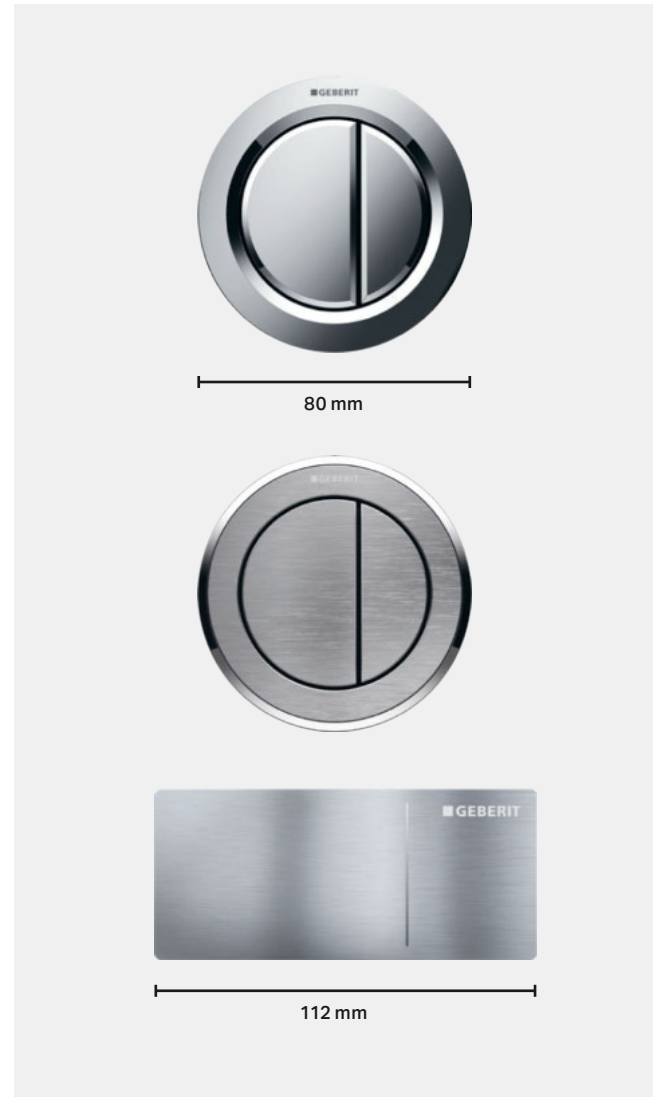

Installed wherever you wish

Elegant new remote flush actuators

Just because the cistern is installed directly behind the toilet doesn't mean that the toilet has to be flushed from there as well. Geberit remote flush actuators offer the desired flexibility in this regard. They are extremely compact, available in a number of different designs and styles, and can be installed virtually anywhere in the room. The remote flush actuators from Geberit work pneumatically (using air pressure) and therefore do not need electricity. They are suitable for use in public toilet facilities and in private homes.

- Available in different colors, materials and designs
- Can be installed anywhere you wish within a distance of 1.7 meters from the cistern
- Significantly smaller than normal actuator plates
- Also specially suited for installation in bathroom furniture

↑ Compact, valuable and elegant: The new Geberit remote flush actuators hide the technology such as the pneumatic cylinder behind the wall.

← The elegant remote flush actuator Type 70 was installed directly under the windowsill to make flushing the toilet as convenient as possible.

↓ The elegant and small remote flush actuator type 01 fits every time. Thanks to its high-performance pneumatics, the dual flush unit offers a high degree of operating comfort.